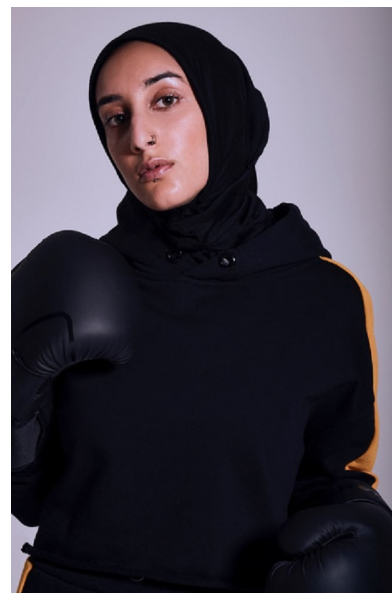

## ZARA KHAN

Height 153cm/5'0" Bust 82cm/32.5" B Waist 63cm/25" Hips 87cm/34.5"  
Dress 6-8 UK Shoe 3 UK Hair Brown Eyes Green