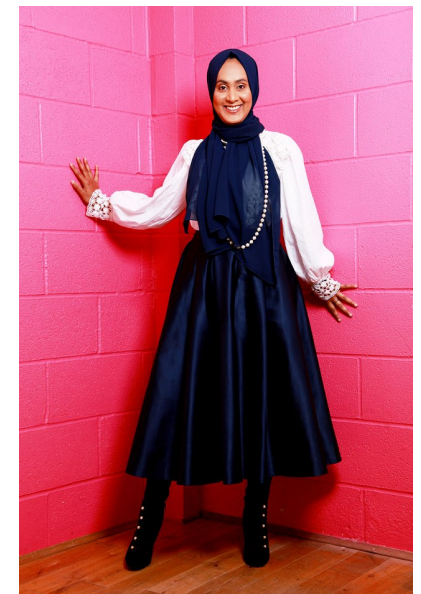

LAYLA BEGUM

Height 165cm/5'5" Bust 86cm/34" B Waist 79cm/31" Hips 104cm/41"
Dress 12 UK Shoe 6 UK Hair Black Eyes Black

BAMEMODELS

BAME Models, Studio 1a, 1 Stapleton Hall Road, London, N4 3QE
Landline: +44 0207 190 9612