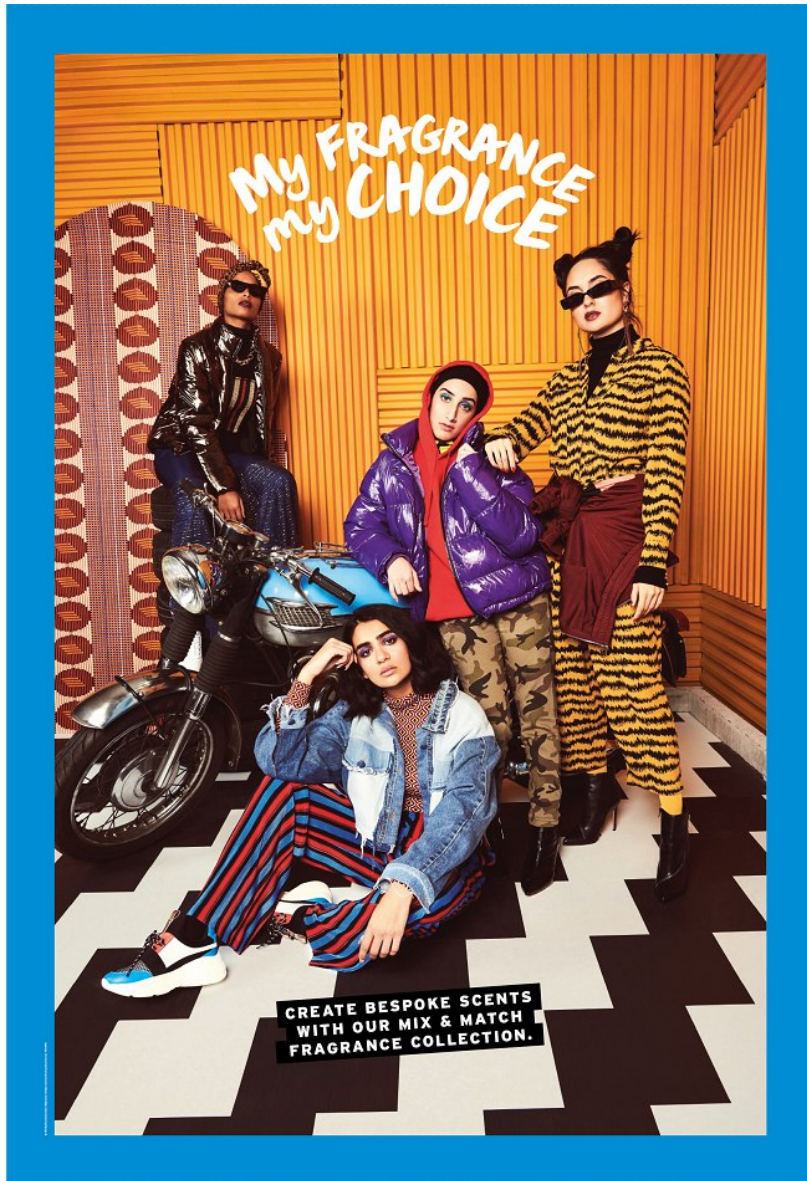

ASHA MODHA

BAMEMODELS

ASHA MODHA

Height 170cm/5'7" Bust 86cm/34" C Waist 66cm/26" Hips 92cm/36" Dress 8-10 UK Shoe 7 UK Hair Brown Eyes Brown