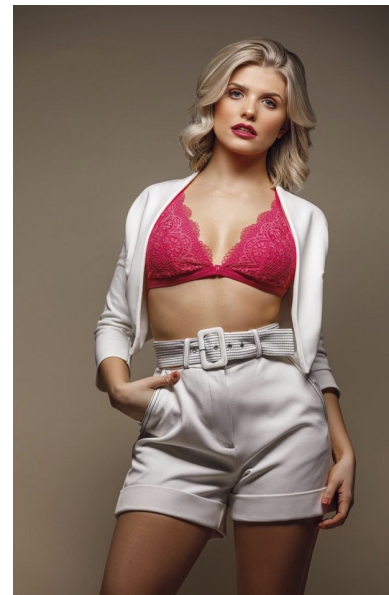

## DARCIE AULD

Height 160cm/5'3" Bust 81cm/32" D Waist 71cm/28" Hips 79cm/31"  
Dress 6-8 UK Shoe 4 UK Hair Blonde Eyes Blue