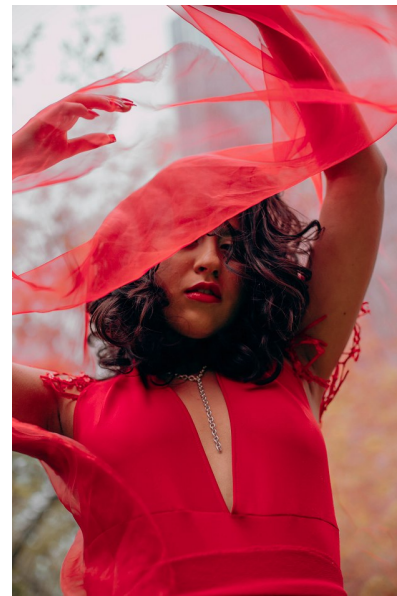

## CHERIE AMOUR

Height 173cm/5'8" Bust 81cm/32" B Waist 71cm/28" Hips 82cm/32.5"  
Dress 8 UK Shoe 6 UK Hair Black Eyes Green