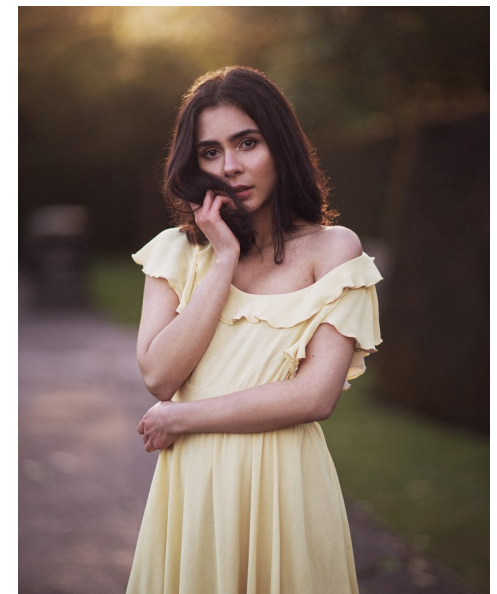

## SUKOONI S

Height 160cm/5'3" Bust 75cm/29.5" B Waist 60cm/23.5" Hips 86cm/34"  
Dress 6 UK Shoe 6 UK Hair Brown Eyes Brown