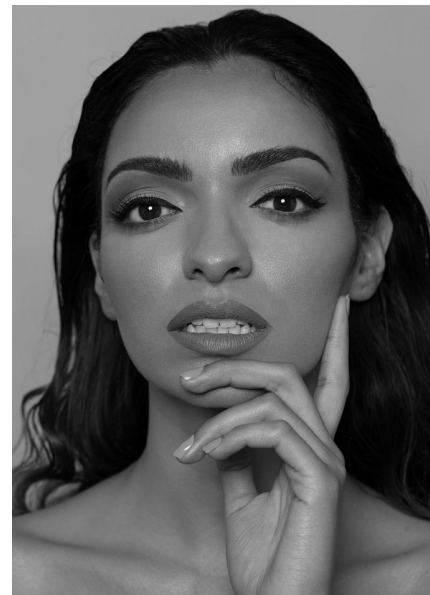

SIMRAN CHEEMA

Height 166cm/5'5.5" Bust 77cm/30.5" B Waist 58cm/23" Hips 84cm/33"
Dress 8 UK Shoe 6 UK Hair Brown Eyes Brown

BAMEMODELS

BAME Models, Studio 1a, 1 Stapleton Hall Road, London, N4 3QE
Landline: +44 0207 190 9612