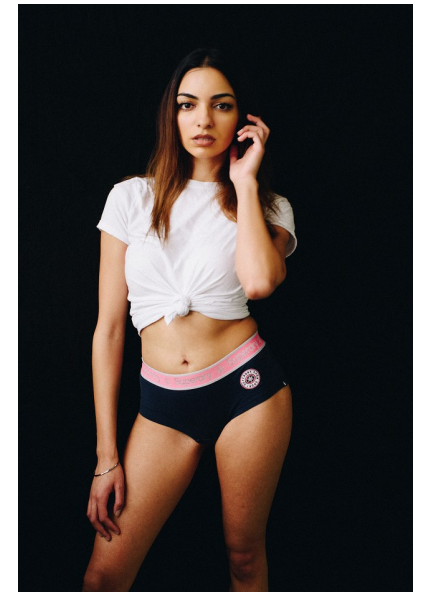

SIMRAN CHEEMA

Height 166cm/5'5.5" Bust 77cm/30.5" B Waist 58cm/23" Hips 84cm/33"
Dress 8 UK Shoe 6 UK Hair Brown Eyes Brown

BAMEMODELS

BAME Models, Studio 1a, 1 Stapleton Hall Road, London, N4 3QE
Landline: +44 0207 190 9612