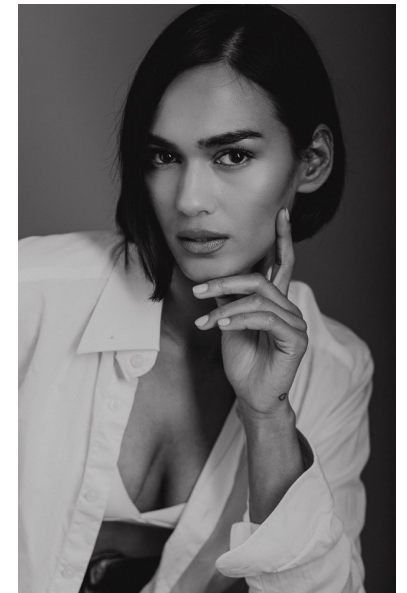

MAYA ANSAR

Height 165cm/5'5" Bust 81cm/32" DD Waist 60cm/23.5" Hips 84cm/33"
Dress 6 UK Shoe 6 UK Hair Brown Eyes Brown

BAMEMODELS

BAME Models, Studio 1a, 1 Stapleton Hall Road, London, N4 3QE
Landline: +44 0207 190 9612