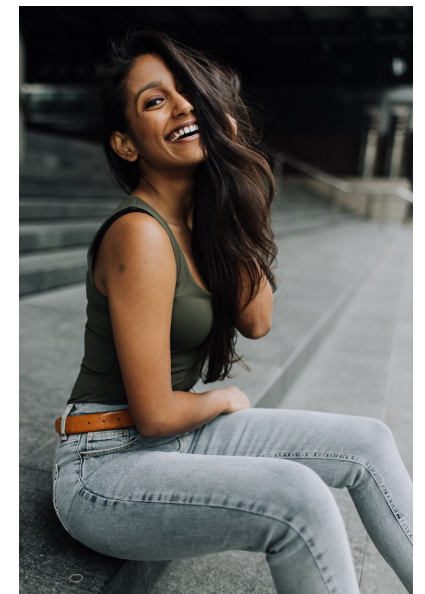

SARJANA SINGH

Height 164cm/5'4.5" Bust 76cm/30" B Waist 59cm/23" Hips 84cm/33"
Dress 6-8 UK Shoe 3.5 UK Hair Dark Brown Eyes Brown

BAMEMODELS

BAME Models, Studio 1a, 1 Stapleton Hall Road, London, N4 3QE
Landline: +44 0207 190 9612