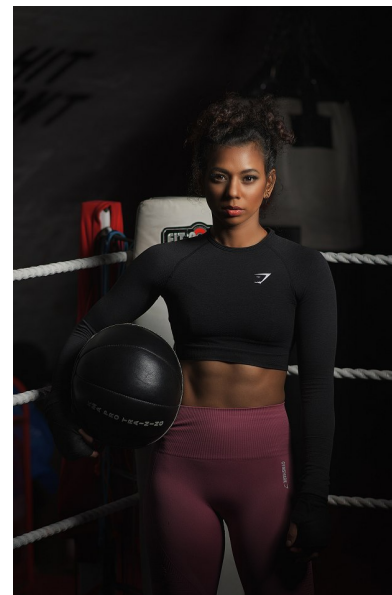

RUQSANA BEGUM

Height 160cm/5'3" Bust 74cm/29" B Waist 56cm/22" Hips 84cm/33"
Dress 6 UK Shoe 4.5 UK Hair Brown Eyes Brown

BAMEMODELS

BAME Models, Studio 1a, 1 Stapleton Hall Road, London, N4 3QE
Landline: +44 0207 190 9612