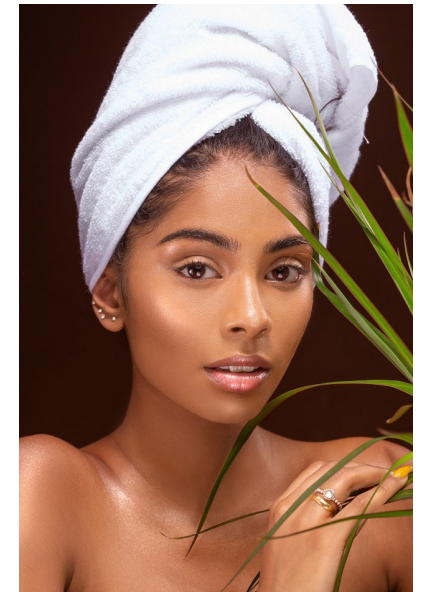

THANU NAGARAJAH

Height 163cm/5'4" Bust 75cm/29.5" B Waist 58cm/23" Hips 84cm/33"
Dress 4-6 UK Shoe 5 UK Hair Black Eyes Blue/Grey

BAMEMODELS

BAME Models, Studio 1a, 1 Stapleton Hall Road, London, N4 3QE
Landline: +44 0207 190 9612