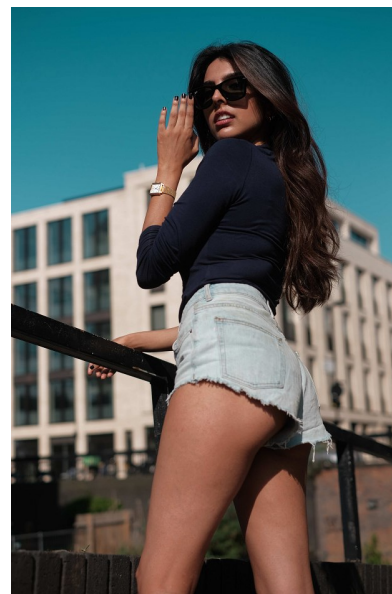

## ESHA JASS

Height 163cm/5'4" Bust 81cm/32" D Waist 69cm/27" Hips 89cm/35"  
Dress 8 UK Shoe 4 UK Hair Brown Eyes Brown