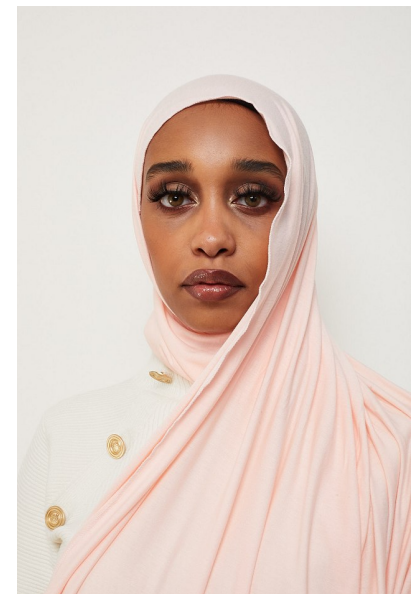

SAMIRA NOOR

Height 174cm/5'8.5" Bust 75cm/29.5" B Waist 74cm/29" Hips 89cm/35"
Dress 6-8 UK Shoe 7 UK Hair Brown Eyes Brown

BAMEMODELS

BAME Models, Studio 1a, 1 Stapleton Hall Road, London, N4 3QE
Landline: +44 0207 190 9612