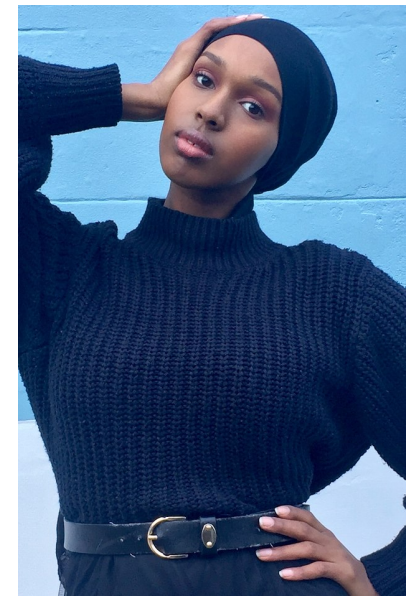

RAMLA OSSOBLE

Height 178cm/5'10" Bust 69cm/27" DD Waist 64cm/25" Hips 82cm/32.5"
Dress 10 UK Shoe 6.5 UK Hair Brown Eyes Brown

BAMEMODELS

BAME Models, Studio 1a, 1 Stapleton Hall Road, London, N4 3QE
Landline: +44 0207 190 9612