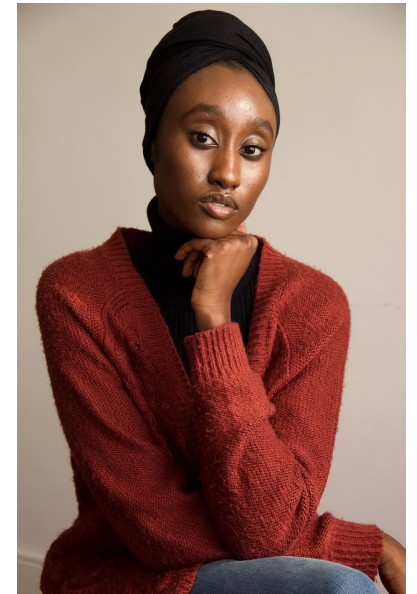

## MARIAM MOHAMED

Height 164cm/5'4.5" Bust 71cm/28" Waist 56cm/22" Hips 84cm/33"

Dress 8 UK Shoe 6 UK Hair Black Eyes Brown