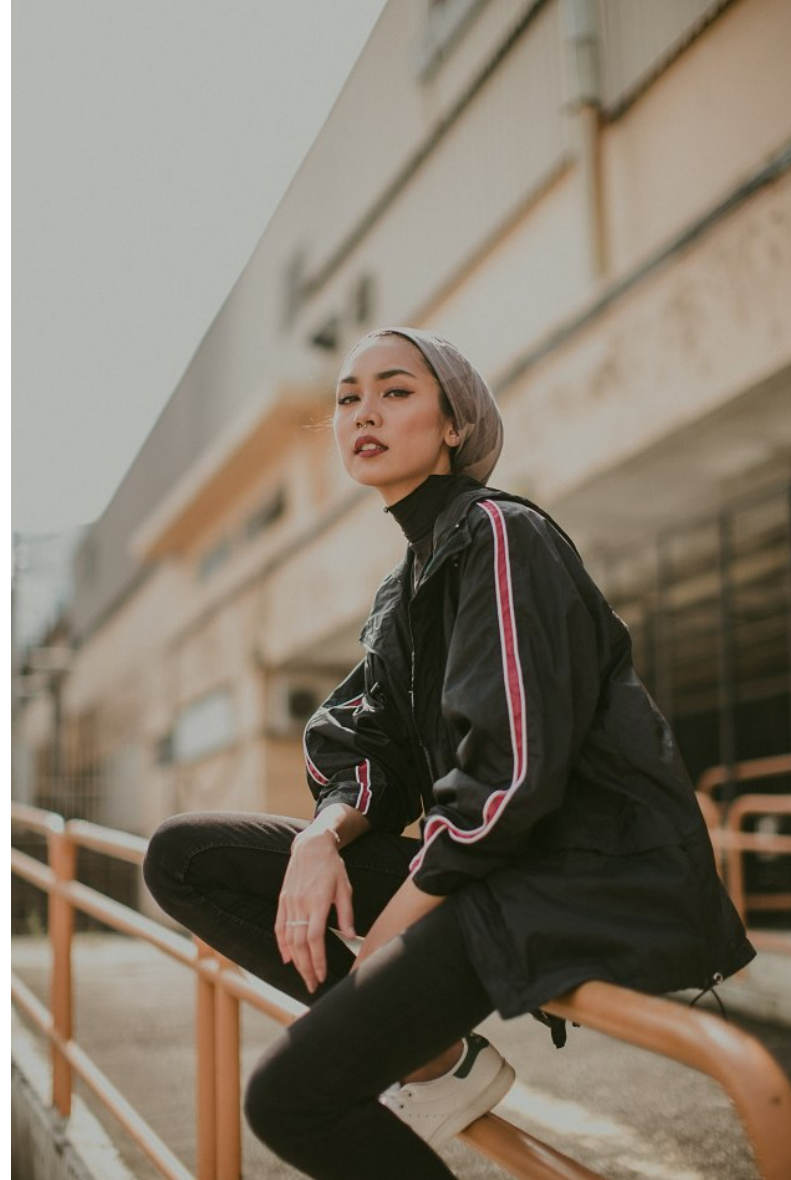

# BAMEMODELS

**ARINNA ERIN**

Height 170cm/5'7" Bust 74cm/29" A Waist 62cm/24.5" Hips 82cm/32.5" Dress 6-8 UK Shoe 5.5 UK Hair Brown Eyes Brown