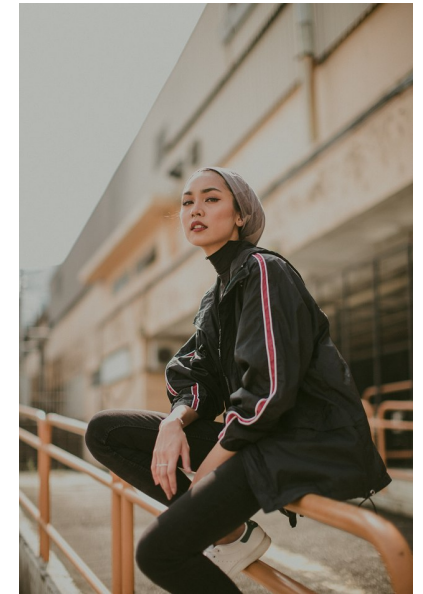

ARINNA ERIN

Height 170cm/5'7" Bust 74cm/29" A Waist 62cm/24.5" Hips 82cm/32.5"
Dress 6-8 UK Shoe 5.5 UK Hair Brown Eyes Brown

BAMEMODELS

BAME Models, Studio 1a, 1 Stapleton Hall Road, London, N4 3QE
Landline: +44 0207 190 9612