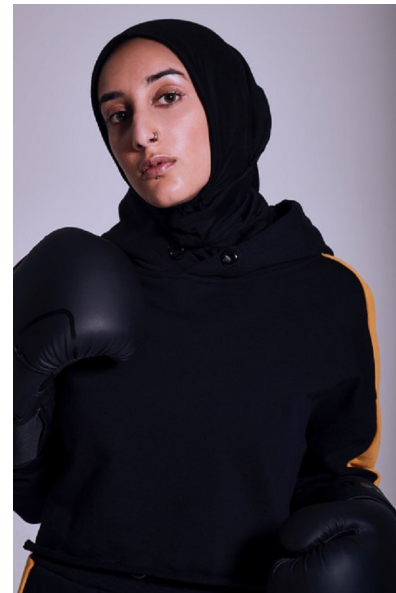

ZARA KHAN

Height 153cm/5'0" Bust 82cm/32.5" B Waist 63cm/25" Hips 87cm/34.5"
Dress 6-8 UK Shoe 3 UK Hair Dark Brown Eyes Green

BAMEMODELS

BAME Models, Studio 1a, 1 Stapleton Hall Road, London, N4 3QE
Landline: +44 0207 190 9612