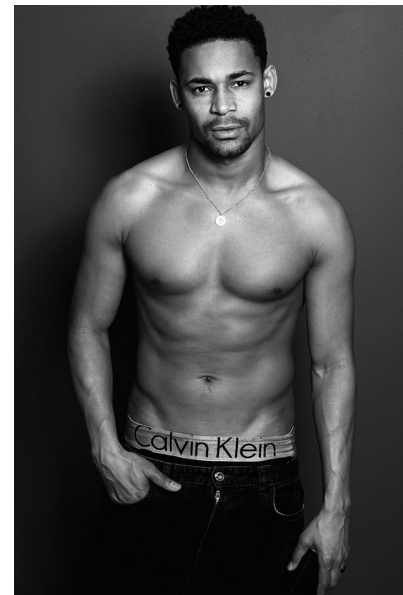

## ANDREW MCFARLANE

Height 178cm/5'10" Chest 91cm/36" Waist 77cm/30.5" Collar 42cm/16.5"  
Shoe 8 UK Hair Brown Eyes Brown