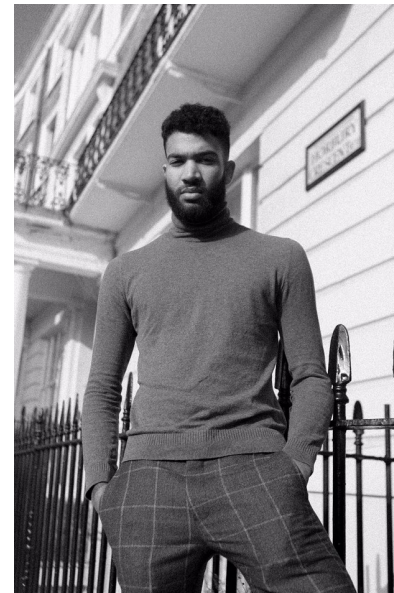

## SAFFORI TAJAH

Height 184cm/6'0.5" Chest 93cm/36.5" Waist 81cm/32" Collar 41cm/16"  
Shoe 10 UK Hair Black Eyes Brown