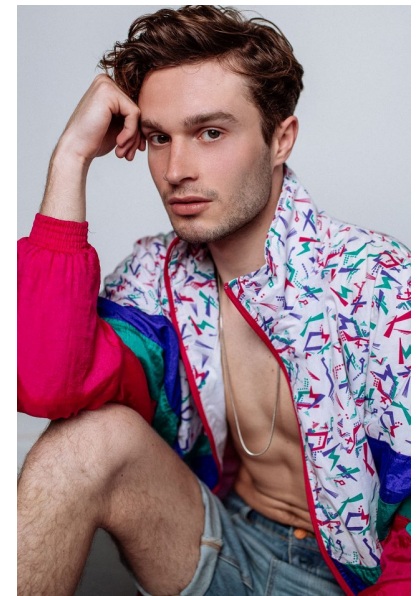

JAMIE COOKE

Height 176cm/5'9.5" Chest 86cm/34" Waist 71cm/28" Collar 38cm/15"
Shoe 8.5 UK Hair Light Brown Eyes Hazel

BAMEMODELS

BAME Models, Studio 1a, 1 Stapleton Hall Road, London, N4 3QE
Landline: +44 0207 190 9612