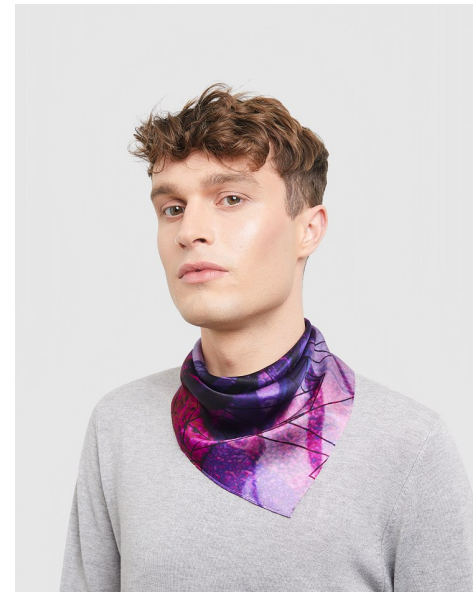

JAMIE COOKE

Height 176cm/5'9.5" Chest 86cm/34" Waist 71cm/28" Collar 38cm/15"
Shoe 8.5 UK Hair Light Brown Eyes Hazel

BAMEMODELS

BAME Models, Studio 1a, 1 Stapleton Hall Road, London, N4 3QE
Landline: +44 0207 190 9612