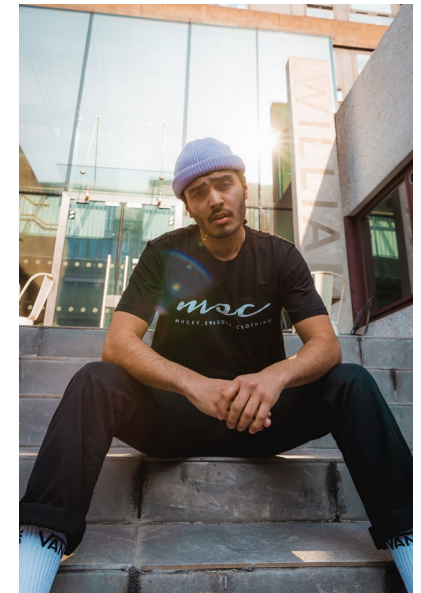

MOEED MAJEED

Height 173cm/5'8" Chest 90cm/35.5" Waist 79cm/31" Collar 38cm/15"
Shoe 8 UK Hair Black Eyes Brown

BAMEMODELS

BAME Models, Studio 1a, 1 Stapleton Hall Road, London, N4 3QE
Landline: +44 0207 190 9612