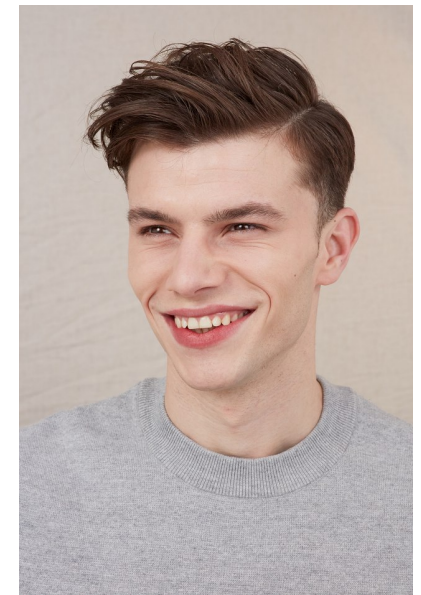

ALEXANDRU SARATEANU

Height 176cm/5'9.5" Chest 86cm/34" Waist 64cm/25" Collar 37cm/14.5"
Shoe 7.5 UK Hair Brown Eyes Brown

BAMEMODELS

BAME Models, Studio 1a, 1 Stapleton Hall Road, London, N4 3QE
Landline: +44 0207 190 9612