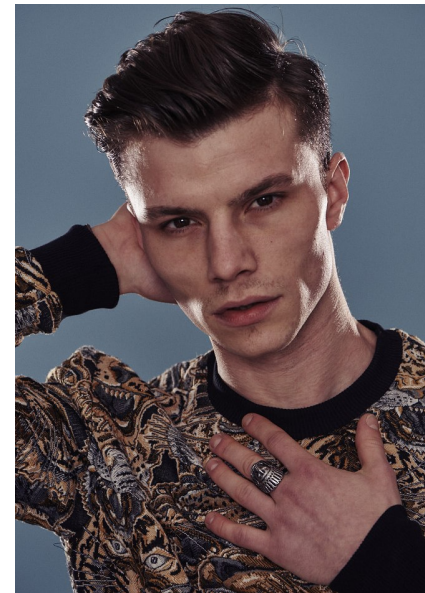

ALEXANDRU SARATEANU

Height 176cm/5'9.5" Chest 86cm/34" Waist 64cm/25" Collar 37cm/14.5"
Shoe 7.5 UK Hair Brown Eyes Brown

BAMEMODELS

BAME Models, Studio 1a, 1 Stapleton Hall Road, London, N4 3QE
Landline: +44 0207 190 9612