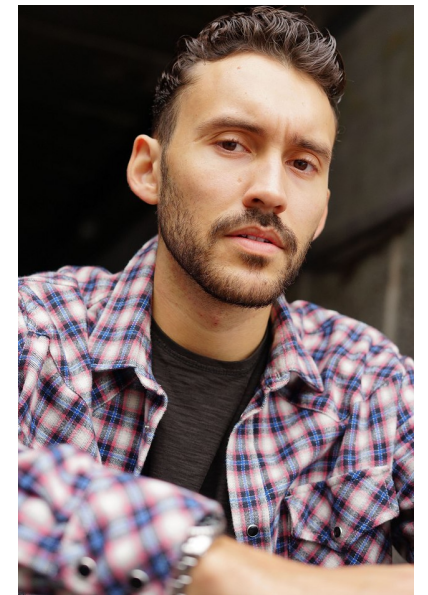

ELLIOT HALIDU

Height 185cm/6'1" Chest 89cm/35" Waist 76cm/30" Collar 43cm/17"
Shoe 11 UK Hair Brown Eyes Brown

BAMEMODELS

BAME Models, Studio 1a, 1 Stapleton Hall Road, London, N4 3QE
Landline: +44 0207 190 9612