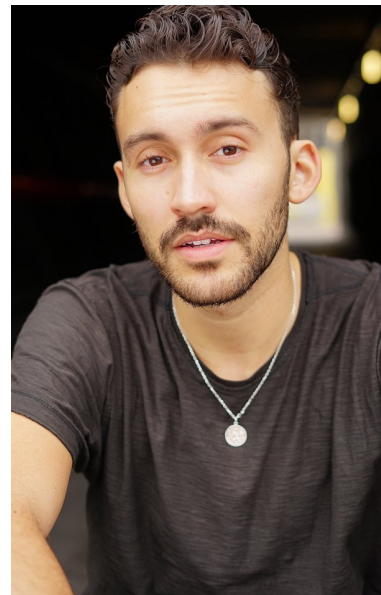

ELLIOT HALIDU

Height 185cm/6'1" Chest 89cm/35" Waist 76cm/30" Collar 43cm/17"
Shoe 11 UK Hair Brown Eyes Brown

BAMEMODELS

BAME Models, Studio 1a, 1 Stapleton Hall Road, London, N4 3QE
Landline: +44 0207 190 9612