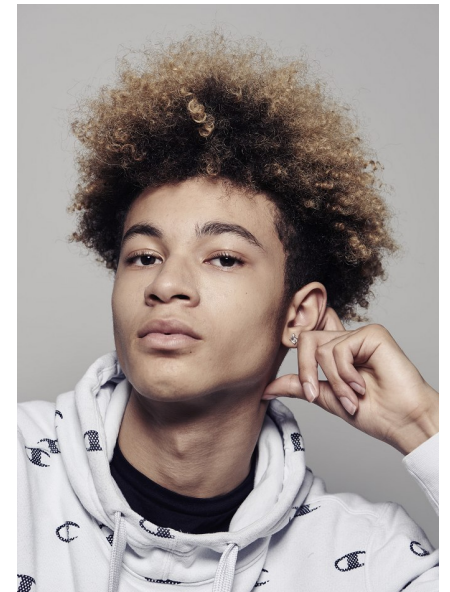

SHAYE WHITE

Height 175cm/5'9" Chest 78cm/30.5" Waist 63cm/25" Collar 34cm/13.5"
Shoe 9 UK Hair Blonde Eyes Brown

BAMEMODELS

BAME Models, Studio 1a, 1 Stapleton Hall Road, London, N4 3QE
Landline: +44 0207 190 9612