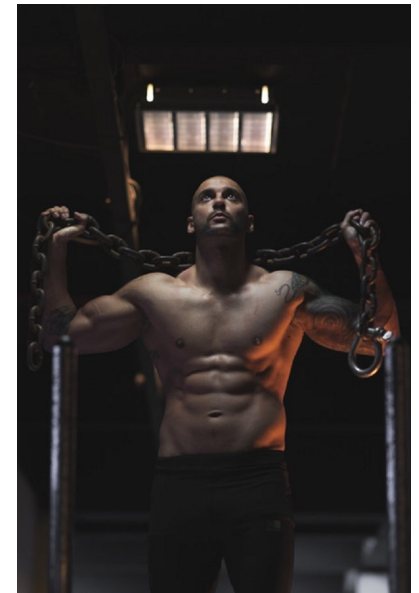

ADAM KING

Height 184cm/6'0.5" Chest 107cm/42" Waist 82cm/32.5" Collar 42cm/16.5"
Shoe 10 UK Hair Bald Eyes Brown

BAMEMODELS

BAME Models, Studio 1a, 1 Stapleton Hall Road, London, N4 3QE
Landline: +44 0207 190 9612