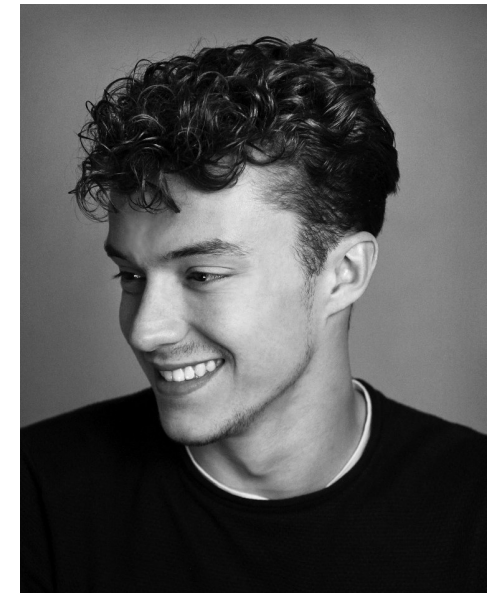

MICHAEL FELLOWS

Height 178cm/5'10" Chest 91cm/36" Waist 76cm/30" Collar 39cm/15.5"
Shoe 8 UK Hair Brown Eyes Brown

BAMEMODELS

BAME Models, Studio 1a, 1 Stapleton Hall Road, London, N4 3QE
Landline: +44 0207 190 9612