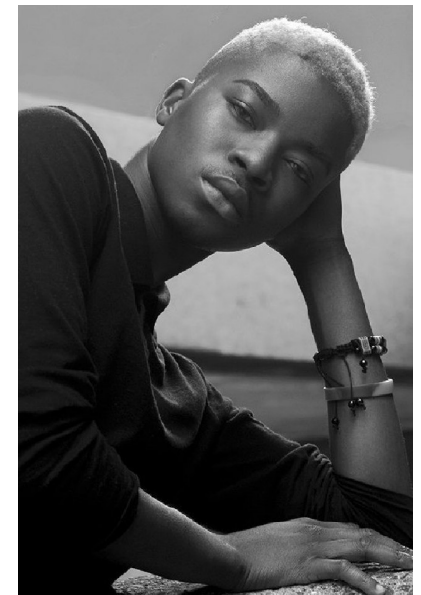

## MIKAEL FRIMPONG

Height 184cm/6'0.5" Chest 82cm/32.5" Waist 65cm/25.5" Collar 35cm/14"  
Shoe 7 UK Hair Brown Eyes Brown