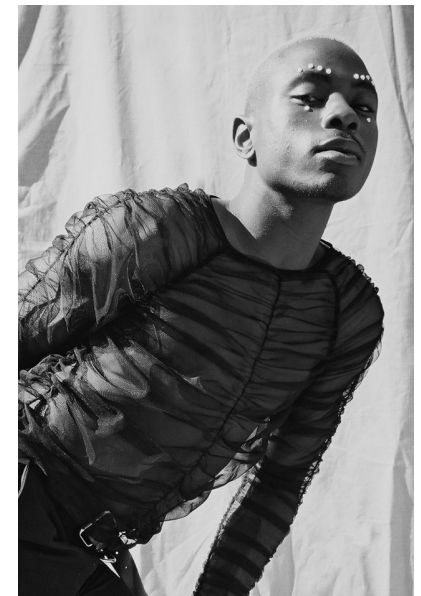

## AYO BABATOPE

Height 180cm/5'11" Chest 85cm/33.5" Waist 72cm/28.5" Collar 39cm/15.5"  
Shoe 10 UK Hair Blonde Eyes Brown