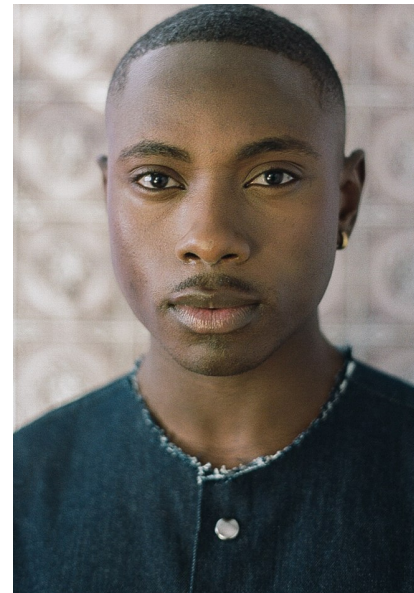

## AYO BABATOPE

Height 180cm/5'11" Chest 85cm/33.5" Waist 72cm/28.5" Collar 39cm/15.5"  
Shoe 10 UK Hair Blonde Eyes Brown