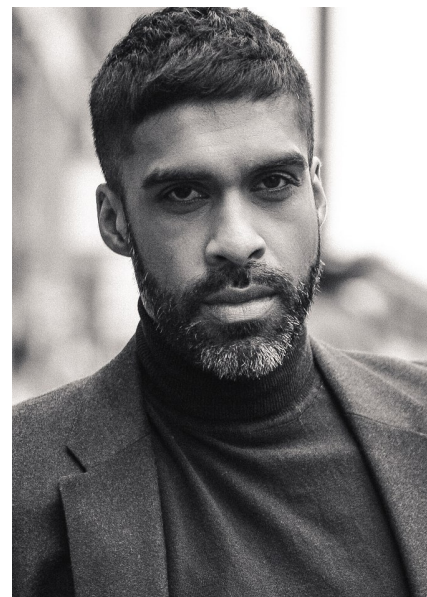

SIMON RAI

Height 183cm/6'0" Chest 89cm/35" Waist 71cm/28" Collar 40cm/15.5"
Shoe 9 UK Hair Black Eyes Brown

BAMEMODELS

BAME Models, Studio 1a, 1 Stapleton Hall Road, London, N4 3QE
Landline: +44 0207 190 9612