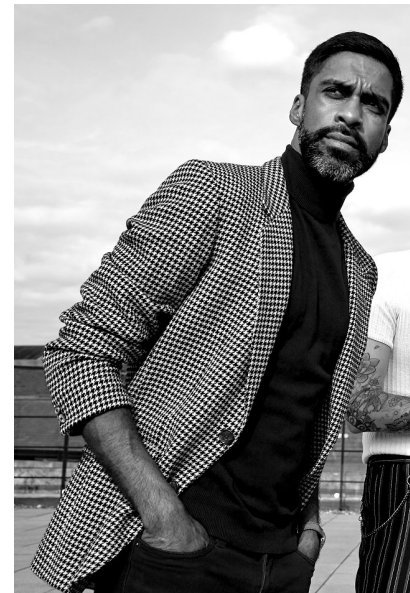

SIMON RAI

Height 183cm/6'0" Chest 89cm/35" Waist 71cm/28" Collar 40cm/15.5"
Shoe 9 UK Hair Black Eyes Brown

BAMEMODELS

BAME Models, Studio 1a, 1 Stapleton Hall Road, London, N4 3QE
Landline: +44 0207 190 9612