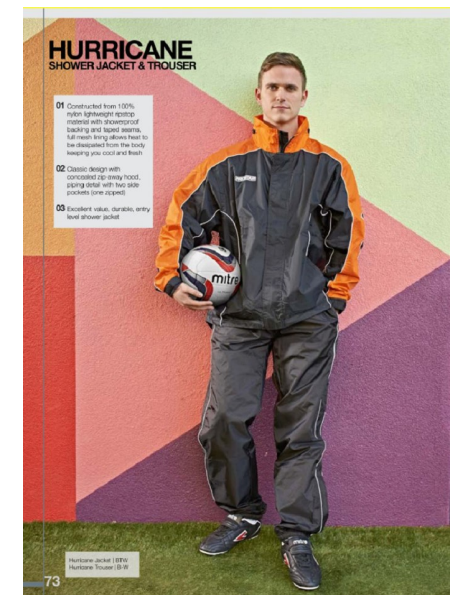

CHRISTOPHER PYM

Height 178cm/5'10" Chest 91cm/36" Waist 79cm/31" Collar 39cm/15.5"
Shoe 8 UK Hair Blonde Eyes Blue

BAMEMODELS

BAME Models, Studio 1a, 1 Stapleton Hall Road, London, N4 3QE
Landline: +44 0207 190 9612