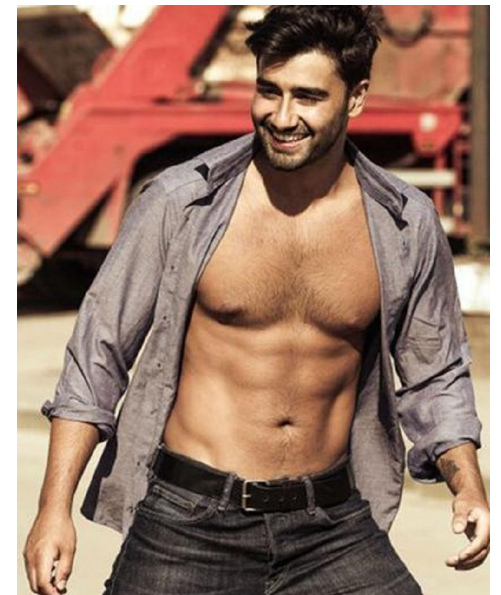

ASHLIN HARRIS

Height 175cm/5'9" Chest 91cm/36" Waist 76cm/30" Collar 39cm/15.5"
Shoe 9 UK Hair Brown Eyes Brown

BAMEMODELS

BAME Models, Studio 1a, 1 Stapleton Hall Road, London, N4 3QE
Landline: +44 0207 190 9612