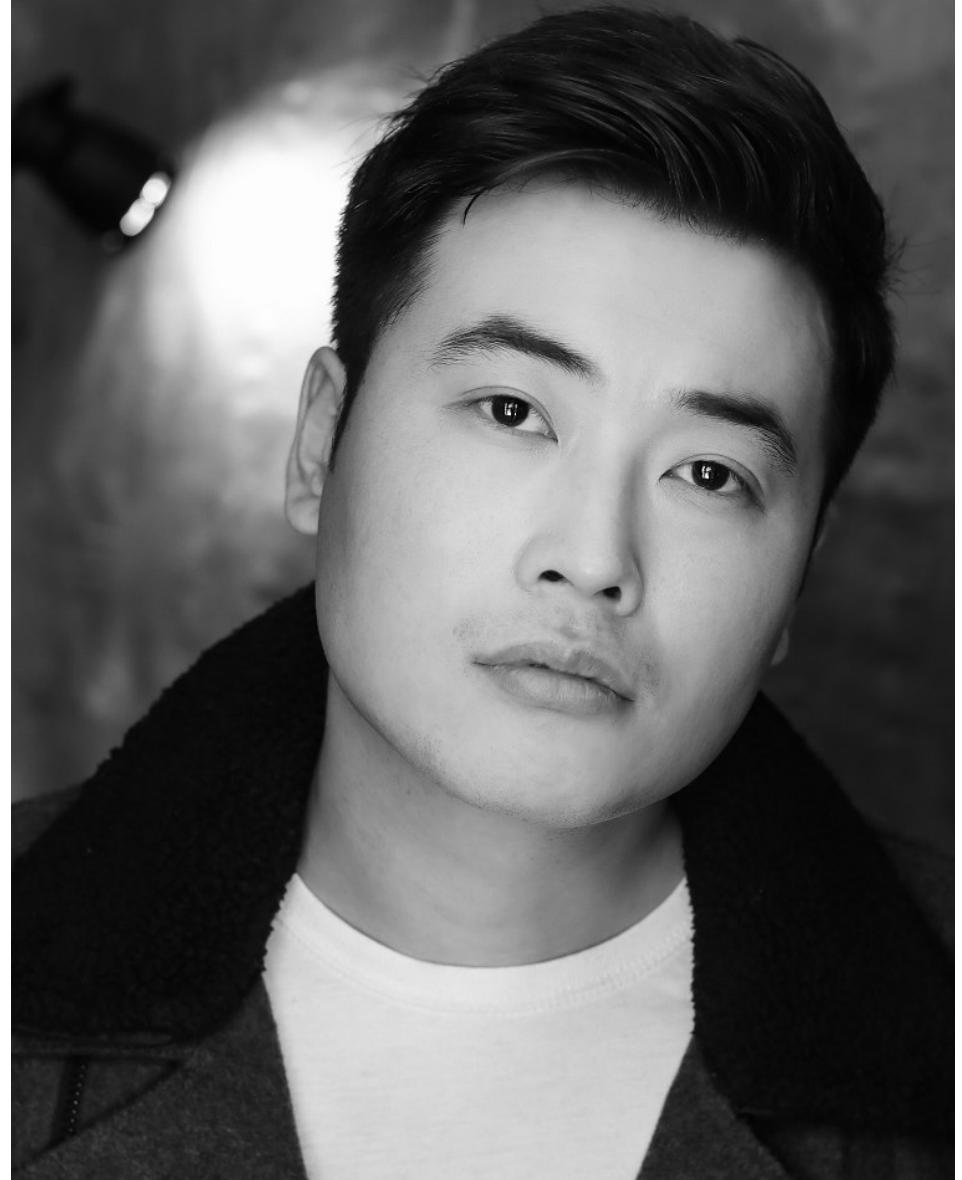

BAMEMODELS

DUNCAN SHEN

Height 185cm/6'1" Chest 105cm/41.5" Waist 86cm/34" Collar 39cm/15.5" Shoe 10.5 UK Hair Black Eyes Brown

BAMEMODELS

DUNCAN SHEN

Height 185cm/6'1" Chest 105cm/41.5" Waist 86cm/34" Collar 39cm/15.5" Shoe 10.5 UK Hair Black Eyes Brown

BAMEMODELS

DUNCAN SHEN

Height 185cm/6'1" Chest 105cm/41.5" Waist 86cm/34" Collar 39cm/15.5" Shoe 10.5 UK Hair Black Eyes Brown