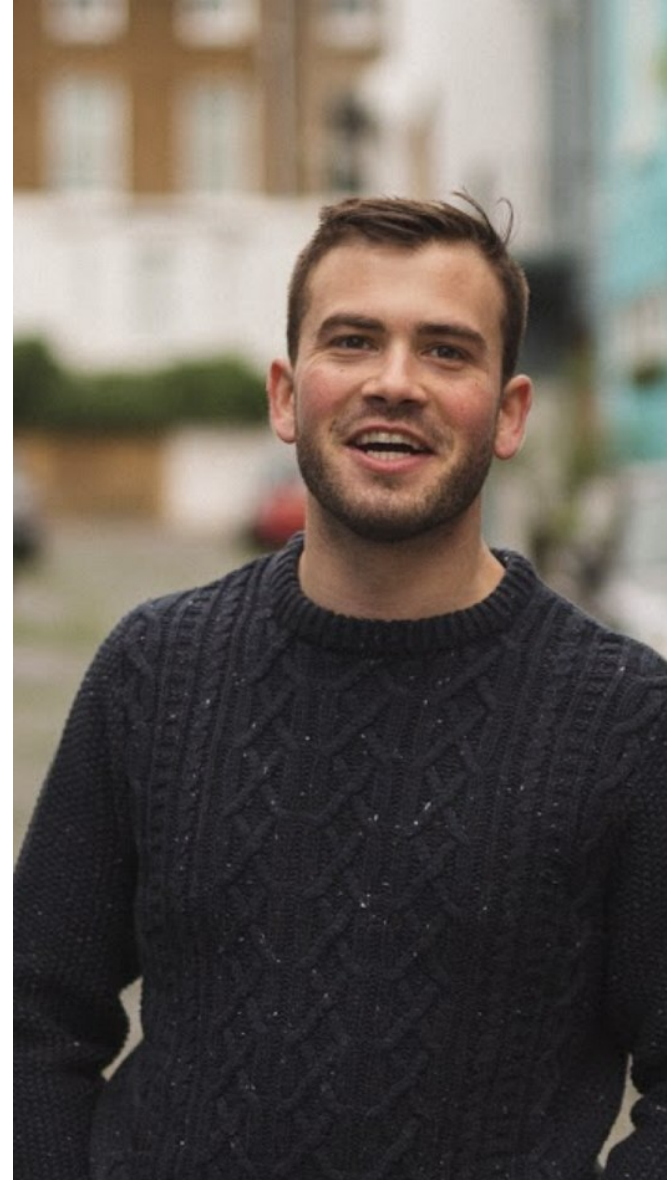

BAMEMODELS

THOMAS HALL

Height 175cm/5'9" Chest 91cm/36" Waist 82cm/32.5" Collar 41cm/16" Shoe 10.5 UK Hair Brown Eyes Hazel