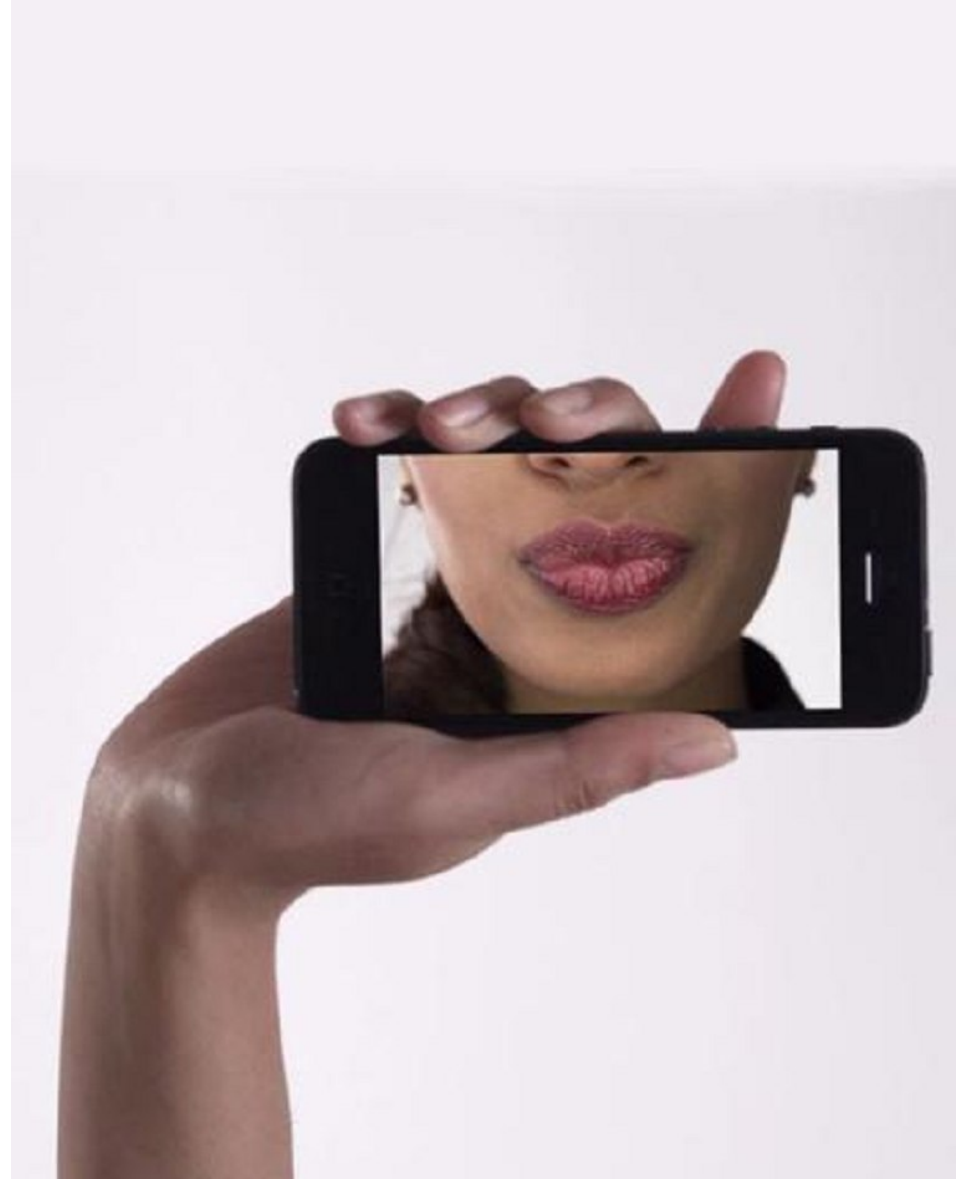

# BAMEMODELS

**RABIA MADDAH**

Height 173cm/5'8" Bust 81cm/32" C Waist 61cm/24" Hips 85cm/33.5" Dress 8 UK Shoe 4 UK Hair Brown Eyes Brown

# BAME MODELS

**RABIA MADDAH**

Height 173cm/5'8" Bust 81cm/32" C Waist 61cm/24" Hips 85cm/33.5" Dress 8 UK Shoe 4 UK Hair Brown Eyes Brown