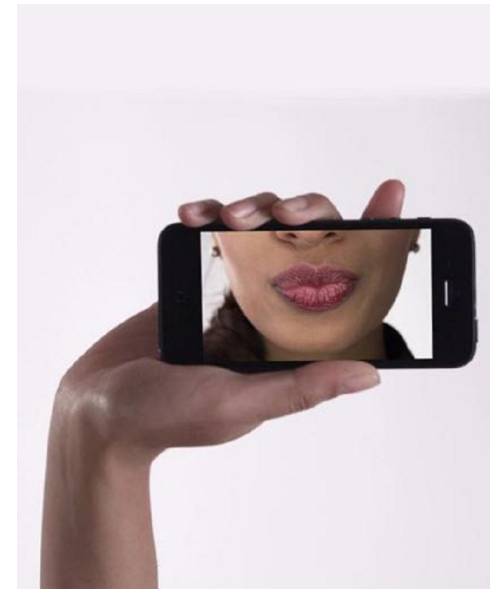

RABIA MADDAH

Height 173cm/5'8" Bust 81cm/32" C Waist 61cm/24" Hips 85cm/33.5"
Dress 8 UK Shoe 4 UK Hair Brown Eyes Brown

BAMEMODELS

BAME Models, Studio 1a, 1 Stapleton Hall Road, London, N4 3QE
Landline: +44 0207 190 9612