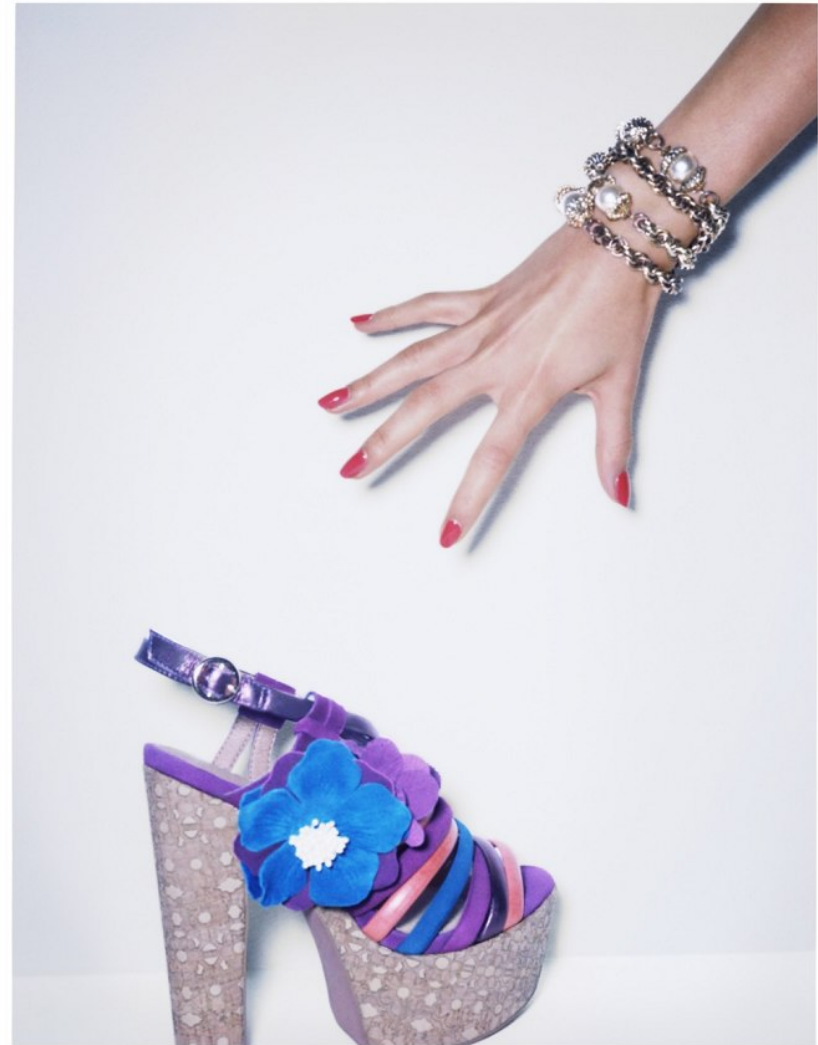

BAMEMODELS

SUNDAL ROY

Height 173cm/5'8" Bust 85cm/33.5" C Waist 66cm/26" Hips 94cm/37" Dress 8 UK Shoe 5.5 UK Hair Light Brown Eyes Brown

BAMEMODELS

SUNDAL ROY

Height 173cm/5'8" Bust 85cm/33.5" C Waist 66cm/26" Hips 94cm/37" Dress 8 UK Shoe 5.5 UK Hair Light Brown Eyes Brown

BAMEMODELS

SUNDAL ROY

Height 173cm/5'8" Bust 85cm/33.5" C Waist 66cm/26" Hips 94cm/37" Dress 8 UK Shoe 5.5 UK Hair Light Brown Eyes Brown