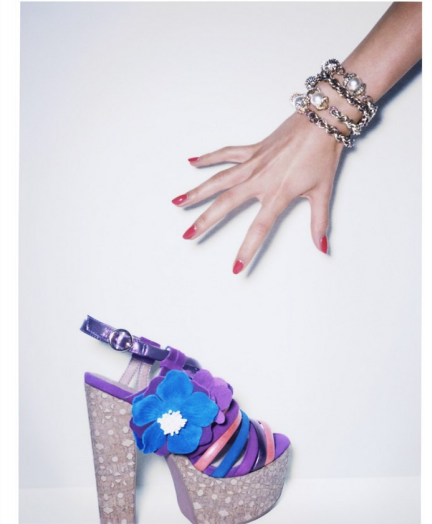

SUNDAL ROY

Height 173cm/5'8" Bust 85cm/33.5" C Waist 66cm/26" Hips 94cm/37"
Dress 8 UK Shoe 5.5 UK Hair Light Brown Eyes Brown

BAMEMODELS

BAME Models, Studio 1a, 1 Stapleton Hall Road, London, N4 3QE
Landline: +44 0207 190 9612