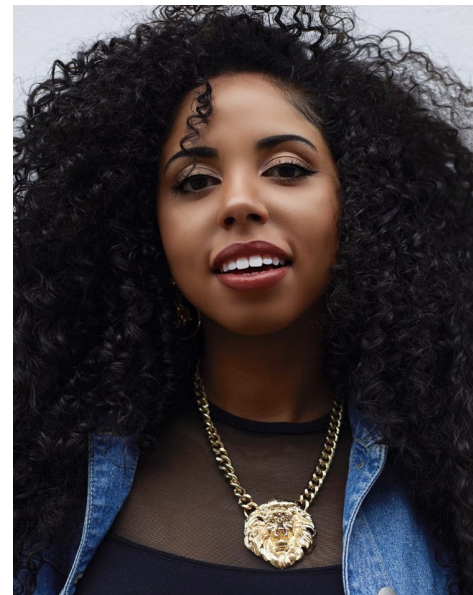

RACQUEL STEWART

Height 168cm/5'6" Bust 86cm/34" DD Waist 66cm/26" Hips 84cm/33"
Dress 8 UK Shoe 6 UK Hair Black Eyes Brown

BAMEMODELS

BAME Models, Studio 1a, 1 Stapleton Hall Road, London, N4 3QE
Landline: +44 0207 190 9612