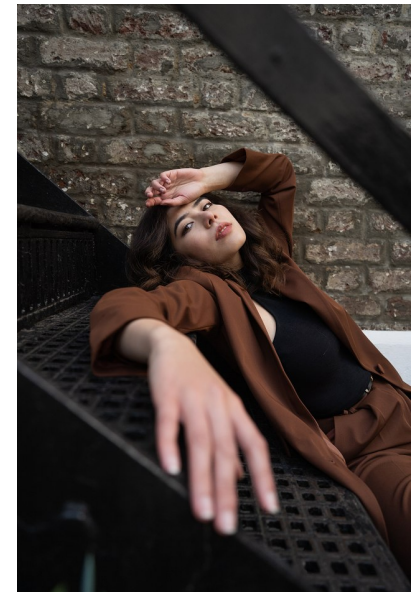

CATTLEYA SEYMOUR

Height 168cm/5'6" Bust 69cm/27" DD Waist 63cm/25" Hips 80cm/31.5"
Dress 6 UK Shoe 5 UK Hair Brown Eyes Brown

BAMEMODELS

BAME Models, Studio 1a, 1 Stapleton Hall Road, London, N4 3QE
Landline: +44 0207 190 9612