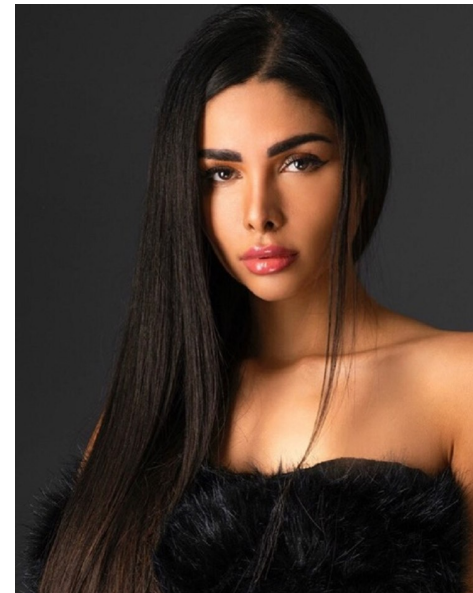

LIMA MARTINA

Height 170cm/5'7" Bust 71cm/28" C Waist 59cm/23" Hips 84cm/33"
Dress 8 UK Shoe 5.5 UK Hair Brown Eyes Hazel

BAMEMODELS

BAME Models, Studio 1a, 1 Stapleton Hall Road, London, N4 3QE
Landline: +44 0207 190 9612