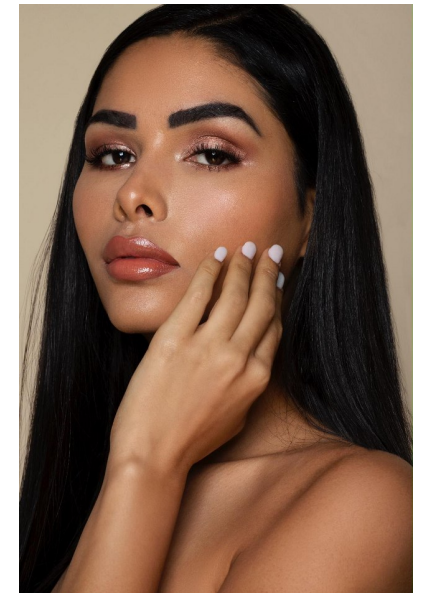

LIMA MARTINA

Height 170cm/5'7" Bust 71cm/28" C Waist 59cm/23" Hips 84cm/33"
Dress 8 UK Shoe 5.5 UK Hair Brown Eyes Hazel

BAMEMODELS

BAME Models, Studio 1a, 1 Stapleton Hall Road, London, N4 3QE
Landline: +44 0207 190 9612