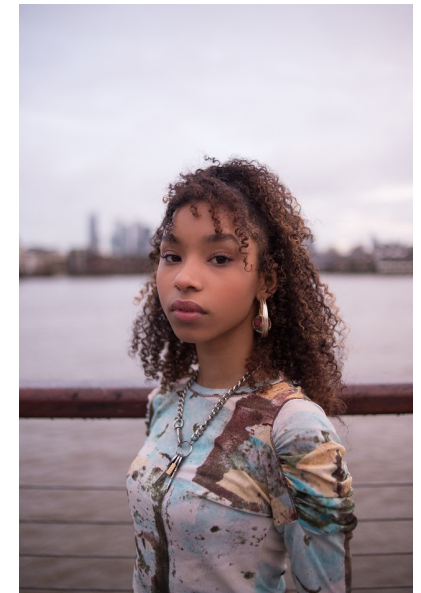

ANGEL GZOWSKI

Height 154cm/5'0" Bust 73cm/28.5" B/C Waist 59cm/23" Hips 81cm/32"
Dress 4-6 UK Shoe 3.5 UK Hair Brown Eyes Brown

BAMEMODELS

BAME Models, Studio 1a, 1 Stapleton Hall Road, London, N4 3QE
Landline: +44 0207 190 9612