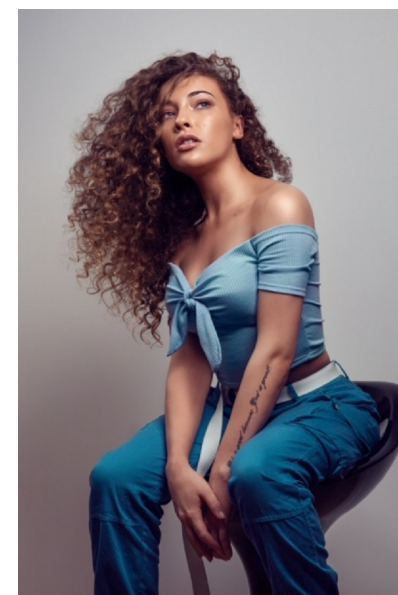

AMELIA ADAMS

Height 158cm/5'2" Bust 81cm/32" C Waist 61cm/24" Hips 86cm/34"
Dress 8 UK Shoe 4.5 UK Hair Blonde Venetian Eyes Blue/Green

BAMEMODELS

BAME Models, Studio 1a, 1 Stapleton Hall Road, London, N4 3QE
Landline: +44 0207 190 9612