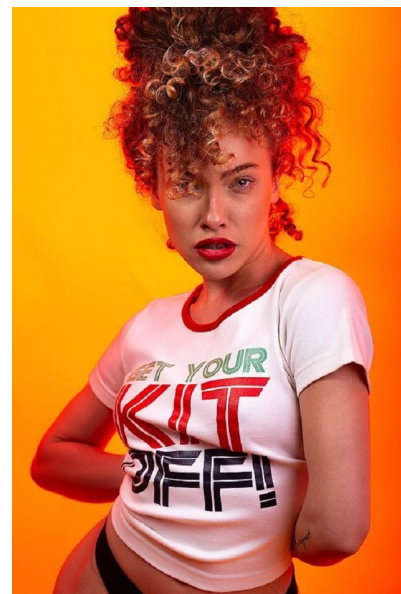

AMELIA ADAMS

Height 158cm/5'2" Bust 81cm/32" C Waist 61cm/24" Hips 86cm/34"
Dress 8 UK Shoe 4.5 UK Hair Blonde Venetian Eyes Blue/Green

BAMEMODELS

BAME Models, Studio 1a, 1 Stapleton Hall Road, London, N4 3QE
Landline: +44 0207 190 9612