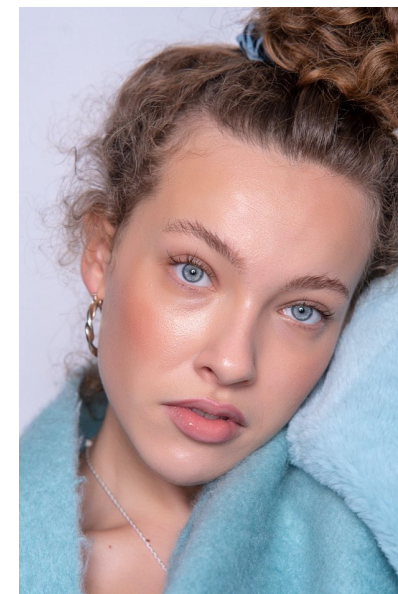

AMELIA ADAMS

Height 158cm/5'2" Bust 81cm/32" C Waist 61cm/24" Hips 86cm/34"
Dress 8 UK Shoe 4.5 UK Hair Blonde Venetian Eyes Blue/Green

BAMEMODELS

BAME Models, Studio 1a, 1 Stapleton Hall Road, London, N4 3QE
Landline: +44 0207 190 9612