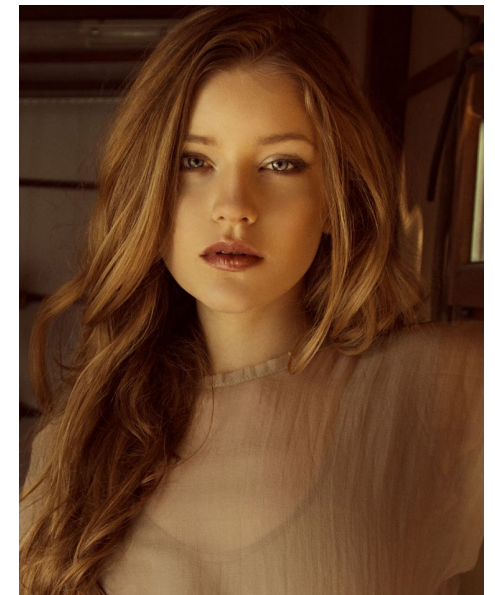

AURA DOSOFTEI

Height 165cm/5'5" Bust 77cm/30.5" B Waist 56cm/22" Hips 86cm/34"
Dress 8 UK Shoe 4.5 UK Hair Blonde Eyes Blue

BAMEMODELS

BAME Models, Studio 1a, 1 Stapleton Hall Road, London, N4 3QE
Landline: +44 0207 190 9612