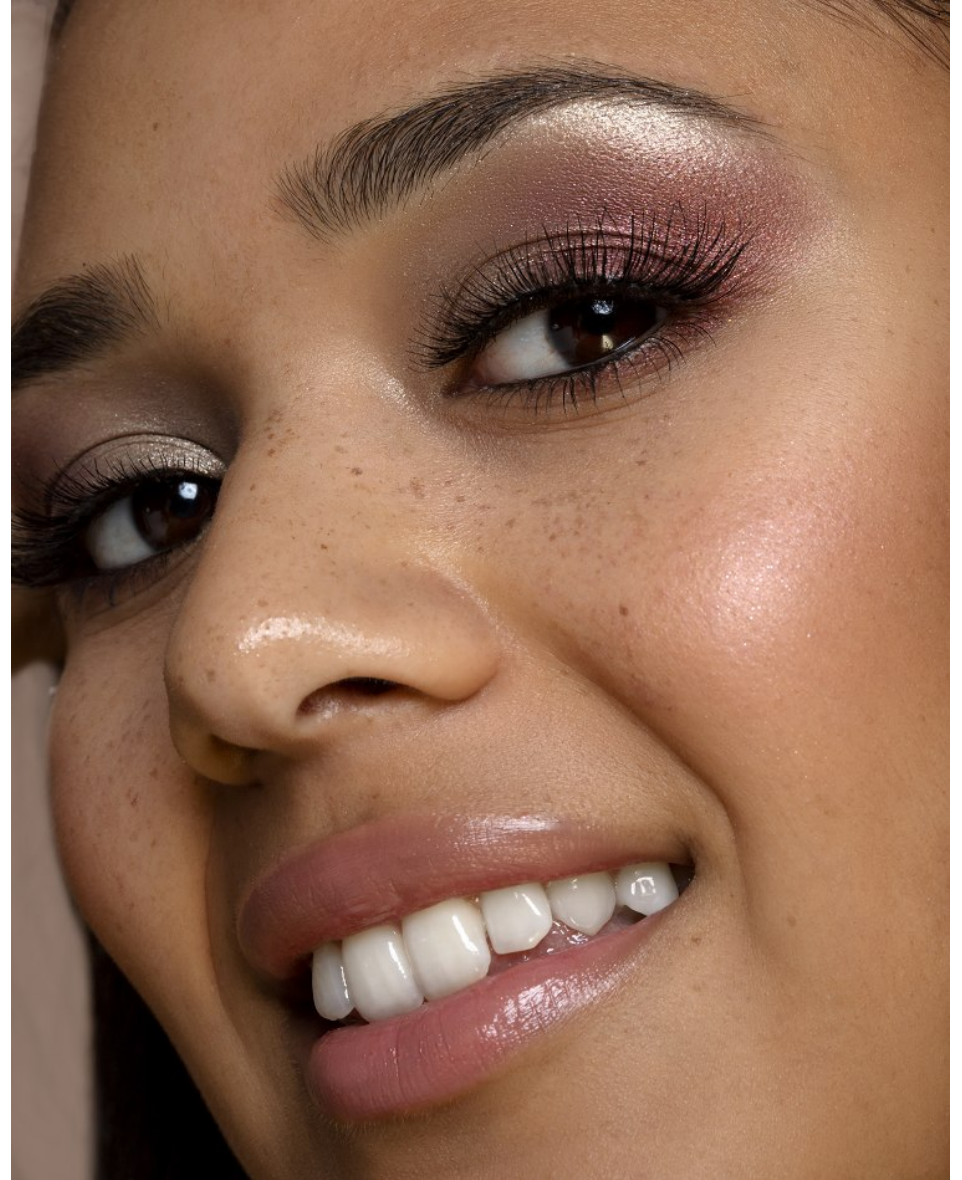

BAMEMODELS

EMMIE NORTON

Height 168cm/5'6" Bust 82cm/32.5" C Waist 65cm/25.5" Hips 95cm/37.5" Dress 8 UK Shoe 6 UK Hair Brown Eyes Brown

BAME MODELS

EMMIE NORTON

Height 168cm/5'6" Bust 82cm/32.5" C Waist 65cm/25.5" Hips 95cm/37.5" Dress 8 UK Shoe 6 UK Hair Brown Eyes Brown

BAMEMODELS

EMMIE NORTON

Height 168cm/5'6" Bust 82cm/32.5" C Waist 65cm/25.5" Hips 95cm/37.5" Dress 8 UK Shoe 6 UK Hair Brown Eyes Brown

BAMEMODELS

EMMIE NORTON

Height 168cm/5'6" Bust 82cm/32.5" C Waist 65cm/25.5" Hips 95cm/37.5" Dress 8 UK Shoe 6 UK Hair Brown Eyes Brown