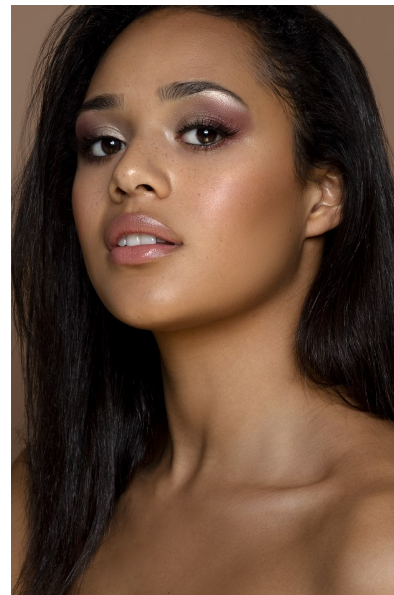

EMMIE NORTON

Height 168cm/5'6" Bust 82cm/32.5" C Waist 65cm/25.5" Hips 95cm/37.5"
Dress 8 UK Shoe 6 UK Hair Brown Eyes Brown

BAMEMODELS

BAME Models, Studio 1a, 1 Stapleton Hall Road, London, N4 3QE
Landline: +44 0207 190 9612