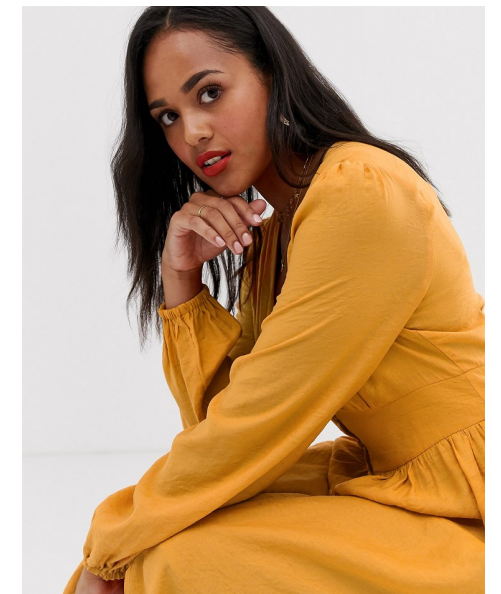

EMMIE NORTON

Height 168cm/5'6" Bust 82cm/32.5" C Waist 65cm/25.5" Hips 95cm/37.5"
Dress 8 UK Shoe 6 UK Hair Brown Eyes Brown

BAMEMODELS

BAME Models, Studio 1a, 1 Stapleton Hall Road, London, N4 3QE
Landline: +44 0207 190 9612