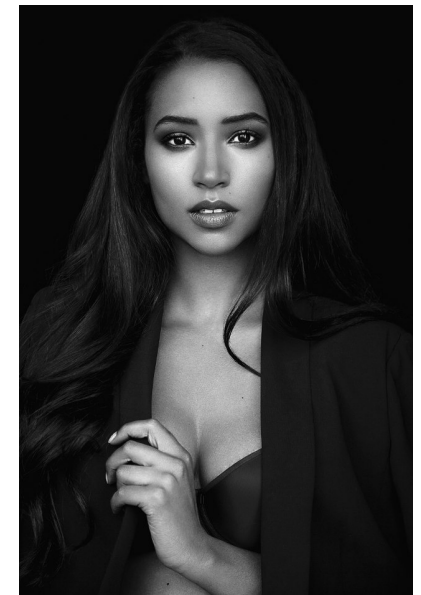

LYDIA DEPRES

Height 168cm/5'6" Bust 84cm/33" DD Waist 62cm/24.5" Hips 93cm/36.5"
Dress 8 UK Shoe 6 UK Hair Brown Eyes Brown

BAMEMODELS

BAME Models, Studio 1a, 1 Stapleton Hall Road, London, N4 3QE
Landline: +44 0207 190 9612