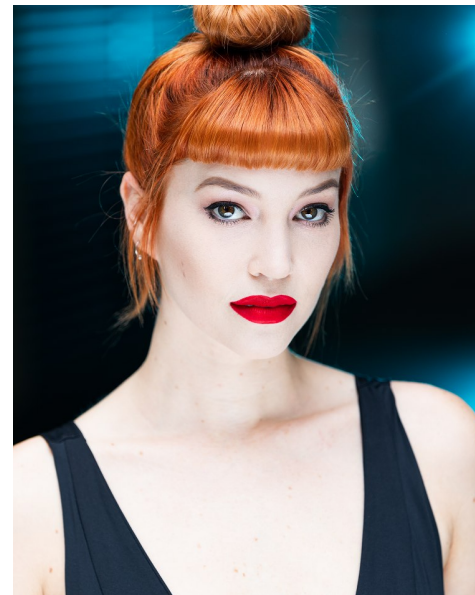

SHANNON CLARK

Height 170cm/5'7" Bust 81cm/32" C Waist 62cm/24.5" Hips 84cm/33"
Dress 8 UK Shoe 4 UK Hair Red Eyes Brown

BAMEMODELS

BAME Models, Studio 1a, 1 Stapleton Hall Road, London, N4 3QE
Landline: +44 0207 190 9612