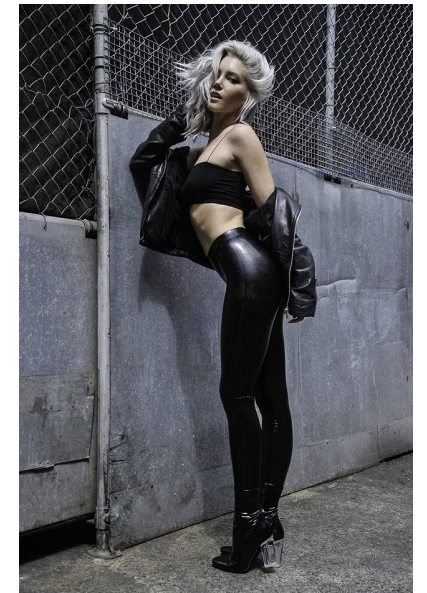

SHANNON CLARK

Height 170cm/5'7" Bust 81cm/32" C Waist 62cm/24.5" Hips 84cm/33"
Dress 8 UK Shoe 4 UK Hair Red Eyes Brown

BAMEMODELS

BAME Models, Studio 1a, 1 Stapleton Hall Road, London, N4 3QE
Landline: +44 0207 190 9612