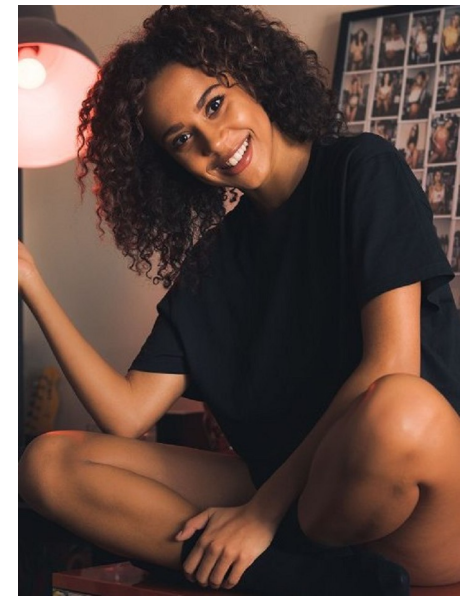

ALYCE JUSTYNE

Height 169cm/5'6.5" Bust 81cm/32" B Waist 62cm/24.5" Hips 89cm/35"
Dress 6-8 UK Shoe 5 UK Hair Dark Brown Eyes Brown

BAMEMODELS

BAME Models, Studio 1a, 1 Stapleton Hall Road, London, N4 3QE
Landline: +44 0207 190 9612