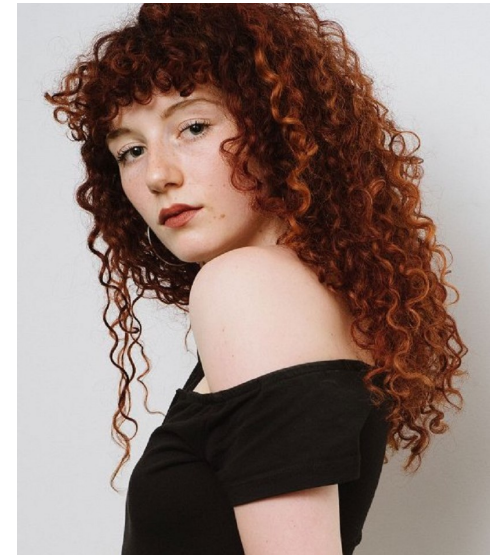

CAITLIN MCCARTHY

Height 173cm/5'8" Bust 78cm/30.5" B Waist 60cm/23.5" Hips 84cm/33"
Dress 8 UK Shoe 7.5 UK Hair Red Eyes Green

BAMEMODELS

BAME Models, Studio 1a, 1 Stapleton Hall Road, London, N4 3QE
Landline: +44 0207 190 9612